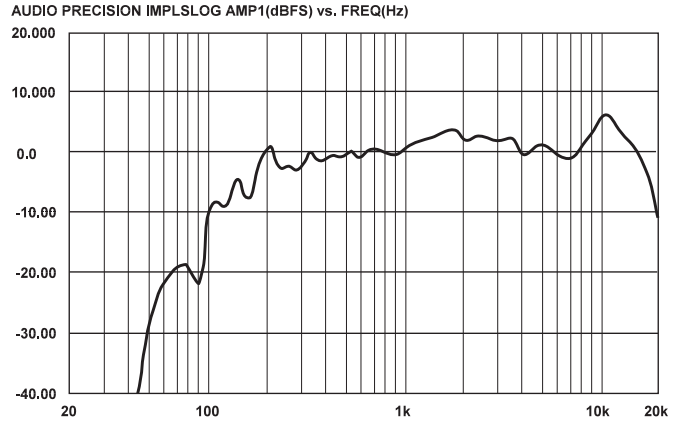

FG30

The FG30 is a black speaker consisting of a 5" paper woofer and a 3/4" mylar tweeter. The FG30 is rated at 30 watts @ 8 ohms or 10, 15, 20 or 30 watts @ 70 volts.

Features

- Three models
- Smooth, wide frequency response for music or voice
- Compact, rugged plastic enclosures
- Individually sweep-tone tested to ensure reliability
- Mounting brackets included
- Black swivel mount available for FG20 and FG30 (not included)

BOGEN®

Specifications subject to change without notice.
© 2002 Bogen Communications, Inc.
Part No. 54-7867-02R2 Printed in U.S.A. 0210

Technical Specifications

FG15(B/W)

Power (RMS):	15 watts
Frequency Range:	100 Hz to 20 kHz
SPL (1W, 1M):	86 dB
Inputs:	8-ohm and 70V
Taps:	1, 2, 4, 7.5, 15 watts/switch selected
Connections:	Screw terminals
Dimensions:	4-5/8" W x 7-1/4" H x 5" D
Weight:	4 lb.
Typical Applications:	Background music/paging in offices, waiting rooms, small restaurants

FG20S

Power (RMS):	20 watts
Frequency Range:	80 Hz to 20 kHz
SPL (1W, 1M):	84 dB
Inputs:	8-ohm and 70V
Taps:	5, 10, 15, 20 watts/switch selected
Connections:	Color-coded push terminals, stainless steel contacts
Dimensions:	6-1/4" W x 9-1/4" H x 7" D
Compliance:	Splashproof to IEC529 IPX5 standard
Weight:	6 lb.
Typical Applications:	BGM/FGM/Paging in outdoor waiting areas; restaurant/lounge use