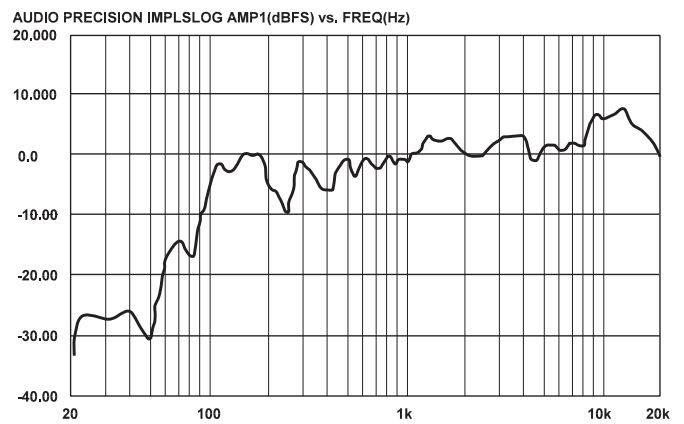

BOGEN®

Specifications subject to change without notice.
© 2002 Bogen Communications, Inc.
Part No. 54-7867-02R2 Printed in U.S.A. 0210

Technical Specifications

FG15(B/W)

Power (RMS):	15 watts
Frequency Range:	100 Hz to 20 kHz
SPL (1W, 1M):	86 dB
Inputs:	8-ohm and 70V
Taps:	1, 2, 4, 7.5, 15 watts/switch selected
Connections:	Screw terminals
Dimensions:	4-5/8" W x 7-1/4" H x 5" D
Weight:	4 lb.
Typical Applications:	Background music/paging in offices, waiting rooms, small restaurants

FG20S

Power (RMS):	20 watts
Frequency Range:	80 Hz to 20 kHz
SPL (1W, 1M):	84 dB
Inputs:	8-ohm and 70V
Taps:	5, 10, 15, 20 watts/switch selected
Connections:	Color-coded push terminals, stainless steel contacts
Dimensions:	6-1/4" W x 9-1/4" H x 7" D
Compliance:	Splashproof to IEC529 IPX5 standard
Weight:	6 lb.
Typical Applications:	BGM/FGM/Paging in outdoor waiting areas; restaurant/lounge use

FG30

Power (RMS):	30 watts
Frequency Range:	80 Hz to 20 kHz
SPL (1W, 1M):	86 dB
Inputs:	8-ohm and 70V
Taps:	10, 15, 20, 30 watts/switch selected
Connections:	Color-coded push terminals
Dimensions:	5-7/8" W x 9" H x 5-5/8" D
Weight:	6 lb.
Typical Applications:	BGM/FGM/Paging in restaurants, stores, lounges, conference/multi-media rooms, transportation terminals