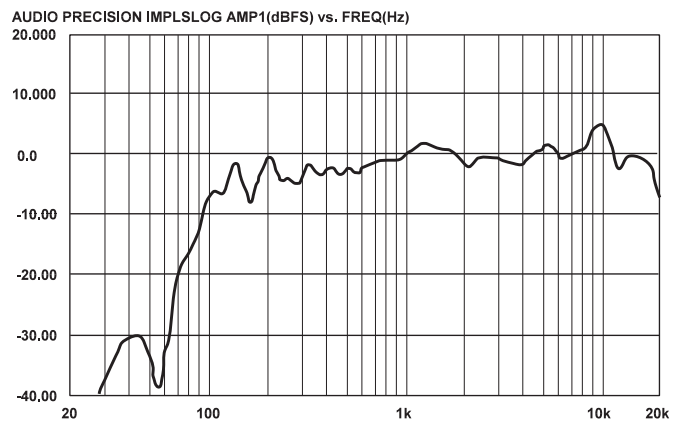

BOGEN®

Specifications subject to change without notice.
© 2002 Bogen Communications, Inc.
Part No. 54-7867-02R2 Printed in U.S.A. 0210

Technical Specifications

FG15(B/W)

Power (RMS):	15 watts
Frequency Range:	100 Hz to 20 kHz
SPL (1W, 1M):	86 dB
Inputs:	8-ohm and 70V
Taps:	1, 2, 4, 7.5, 15 watts/switch selected
Connections:	Screw terminals
Dimensions:	4-5/8" W x 7-1/4" H x 5" D
Weight:	4 lb.
Typical Applications:	Background music/paging in offices, waiting rooms, small restaurants

FG20S

Power (RMS):	20 watts
Frequency Range:	80 Hz to 20 kHz
SPL (1W, 1M):	84 dB
Inputs:	8-ohm and 70V
Taps:	5, 10, 15, 20 watts/switch selected
Connections:	Color-coded push terminals, stainless steel contacts
Dimensions:	6-1/4" W x 9-1/4" H x 7" D
Compliance:	Splashproof to IEC529 IPX5 standard
Weight:	6 lb.
Typical Applications:	BGM/FGM/Paging in outdoor waiting areas; restaurant/lounge use

FG30

Power (RMS):	30 watts
Frequency Range:	80 Hz to 20 kHz
SPL (1W, 1M):	86 dB
Inputs:	8-ohm and 70V
Taps:	10, 15, 20, 30 watts/switch selected
Connections:	Color-coded push terminals
Dimensions:	5-7/8" W x 9" H x 5-5/8" D
Weight:	6 lb.
Typical Applications:	BGM/FGM/Paging in restaurants, stores, lounges, conference/multi-media rooms, transportation terminals